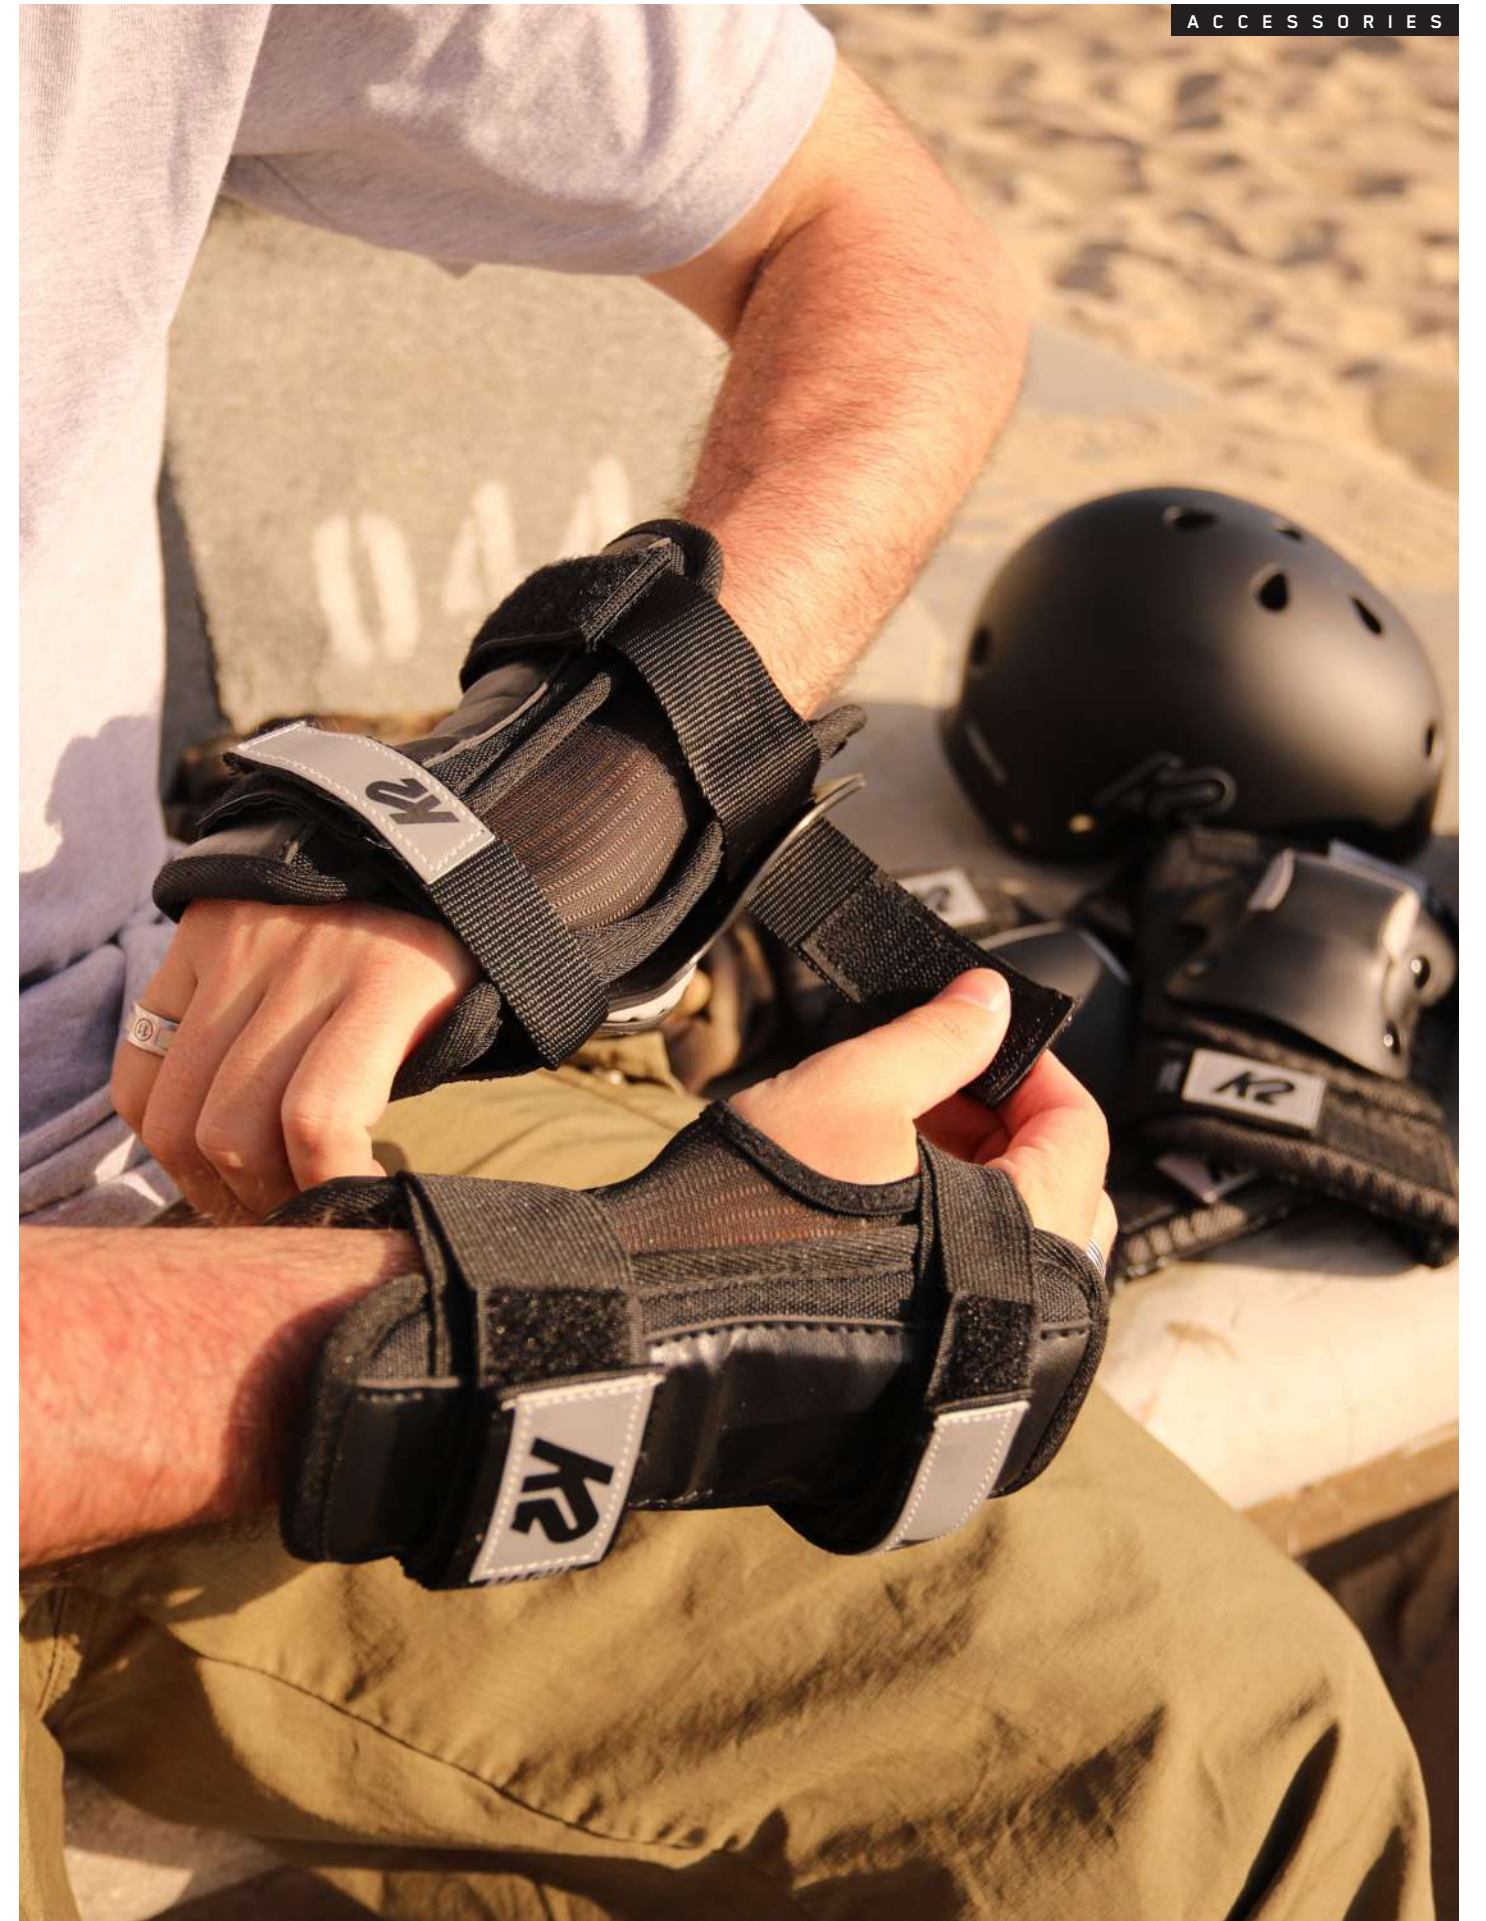

MACH DUAL SUSPENSION PROTECTIVE GEAR

PE protective cap with shock resistant elastomers; Front side adjustable fasteners for comfort and a wider fit range; Abrasion resistant contoured mesh; Reflective panels for visibility; Cool Max Moisture Control Lining; Impact absorbing gel cushions for knee and elbow.